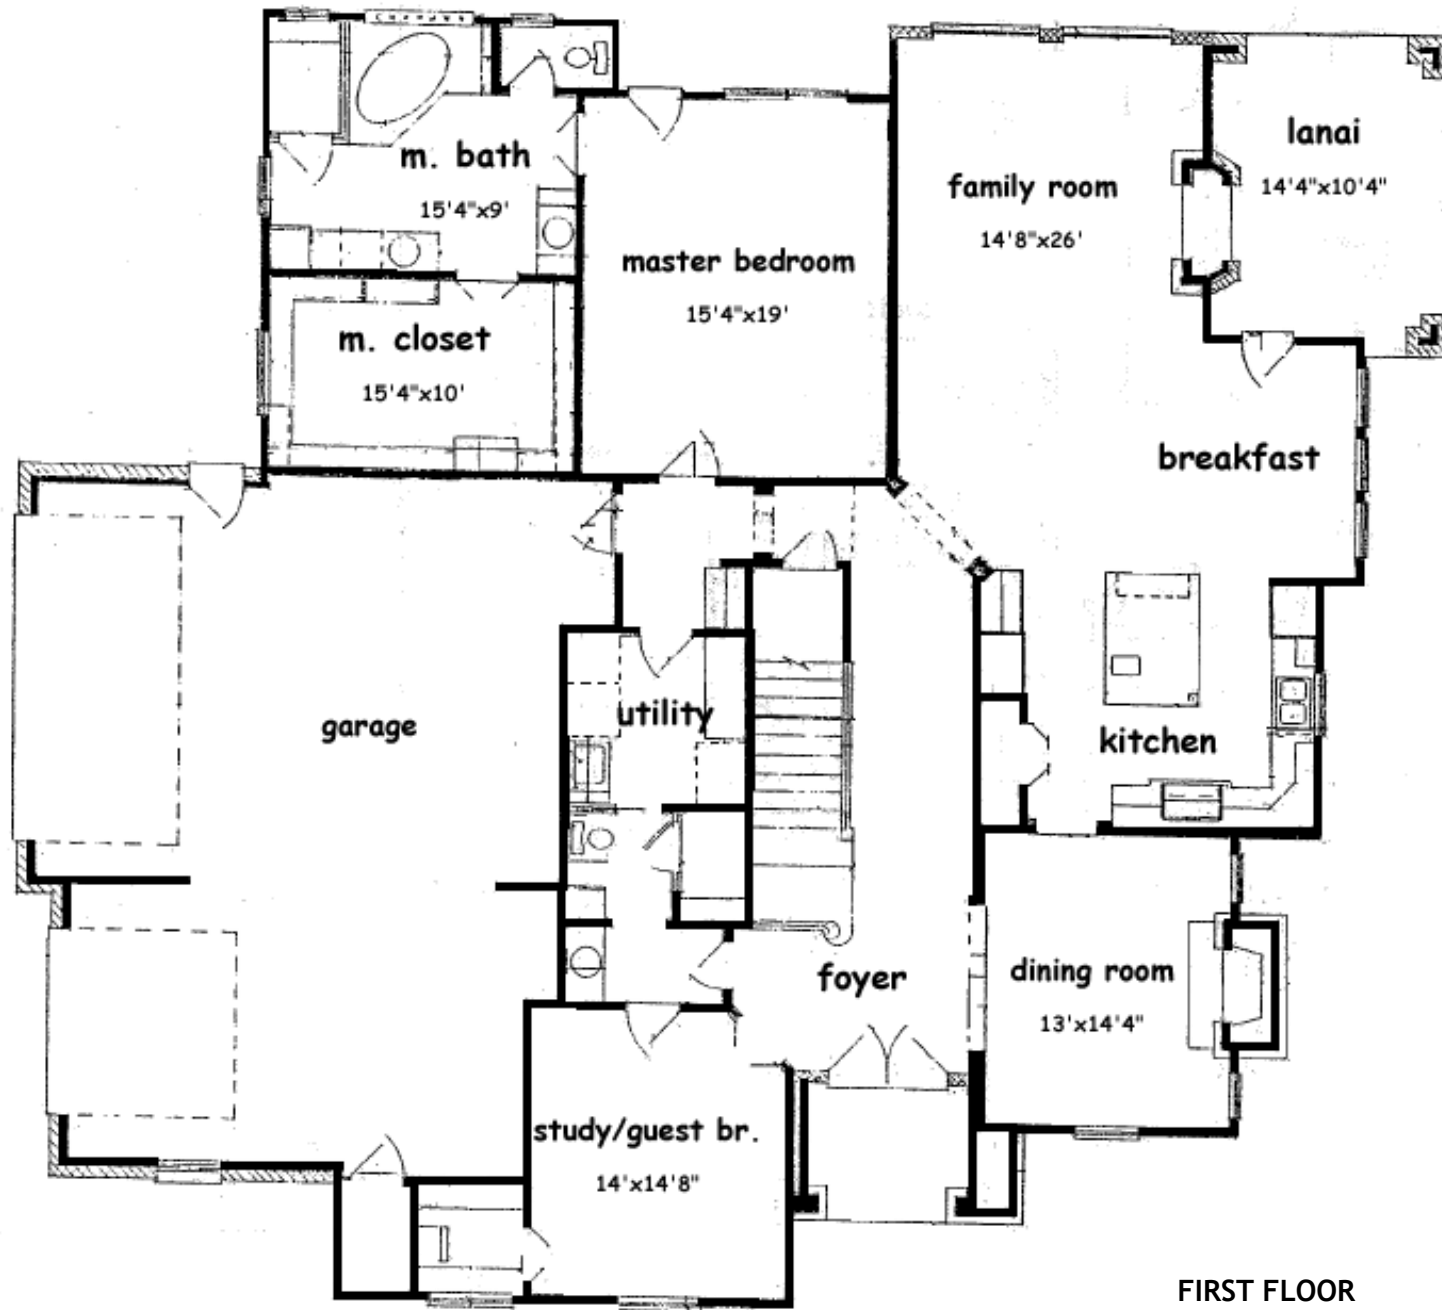

PAUL MEYER CUSTOM HOMES

27310 Silver Jade Court – Benders Landing

Spring, TX

This Country French design features stone & brick exterior accented by cedar shutters, situated on a beautiful 1 acre cul-de-sac lot. The flexible floor plan features a 5th bedroom or study downstairs, huge island kitchen, top of the line stainless appliances, granite countertops, private game room upstairs, covered back patio, high ceilings, extensive trim, built-in, stained cabinetry and oversized 3 car garage.

Den: 22x15	Game Room: 16x14
Dining: 14x13	Kitchen: 14x13
Breakfast: 12x10	1st Bed: 15x19
2nd Bed: 14x13	3rd Bed: 15x12
4th Bed: 15x12	5th Bed: 17x12
Study/Library: 14x13	

Please visit www.PaulMeyerCustomHomes.com or call 281.732.8200 for more information on this home.

PAUL MEYER CUSTOM HOMES

PREMIER SERIES CUSTOM HOMES

FIRST FLOOR

SECOND FLOOR