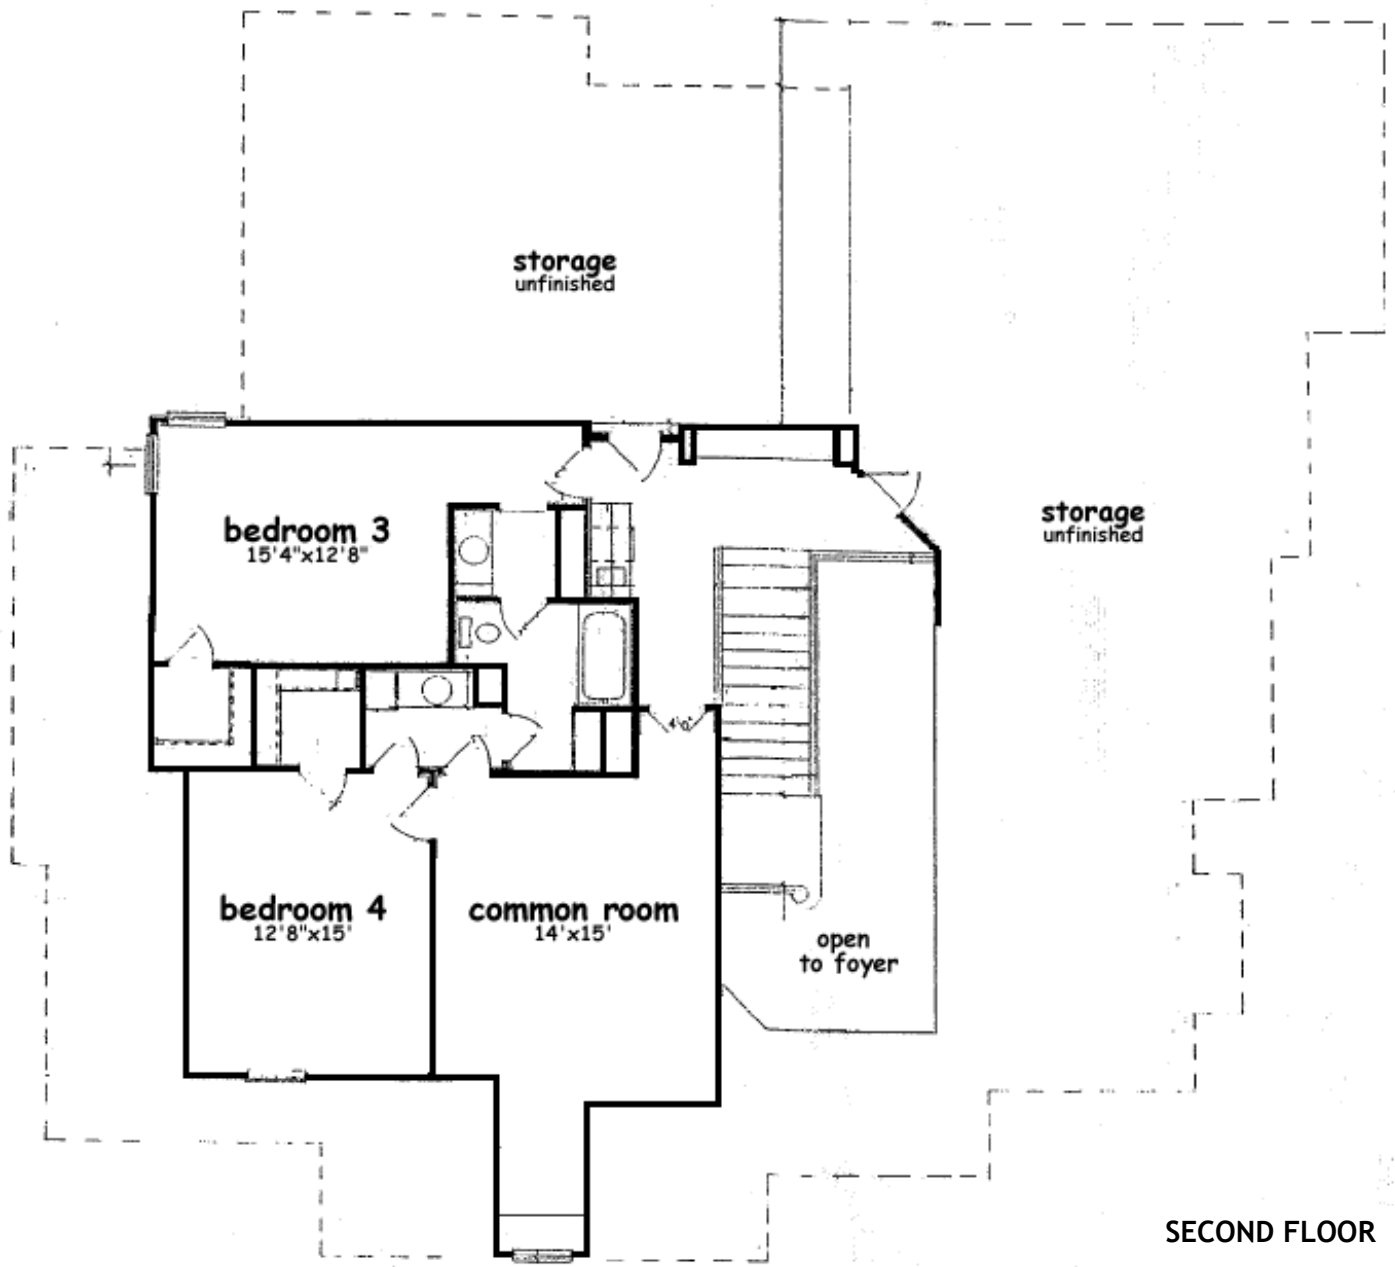

SECOND FLOOR